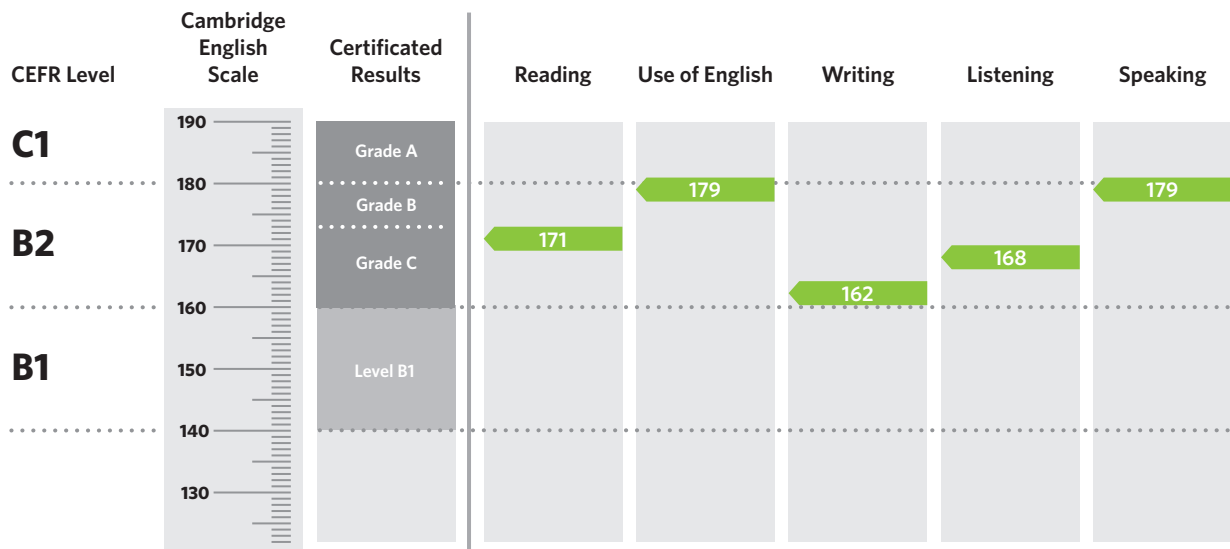

Result

Pass at Grade C

Overall Score

172

CEFR Level

B2

The First Certificate in English (FCE) is an examination targeted at Level B2 in the Council of Europe's Common European Framework of Reference.

Candidates achieving Grade A (between 180 and 190 on the Cambridge English Scale) receive the First Certificate in English stating that they have demonstrated ability at Level C1. Candidates achieving Grade B or Grade C (between 160 and 179 on the Cambridge English Scale) receive the First Certificate in English at Level B2.

Candidates whose performance is below Level B2, but falls within Level B1 (between 140 and 159 on the Cambridge English Scale), receive a Cambridge English certificate stating that they have demonstrated ability at Level B1.